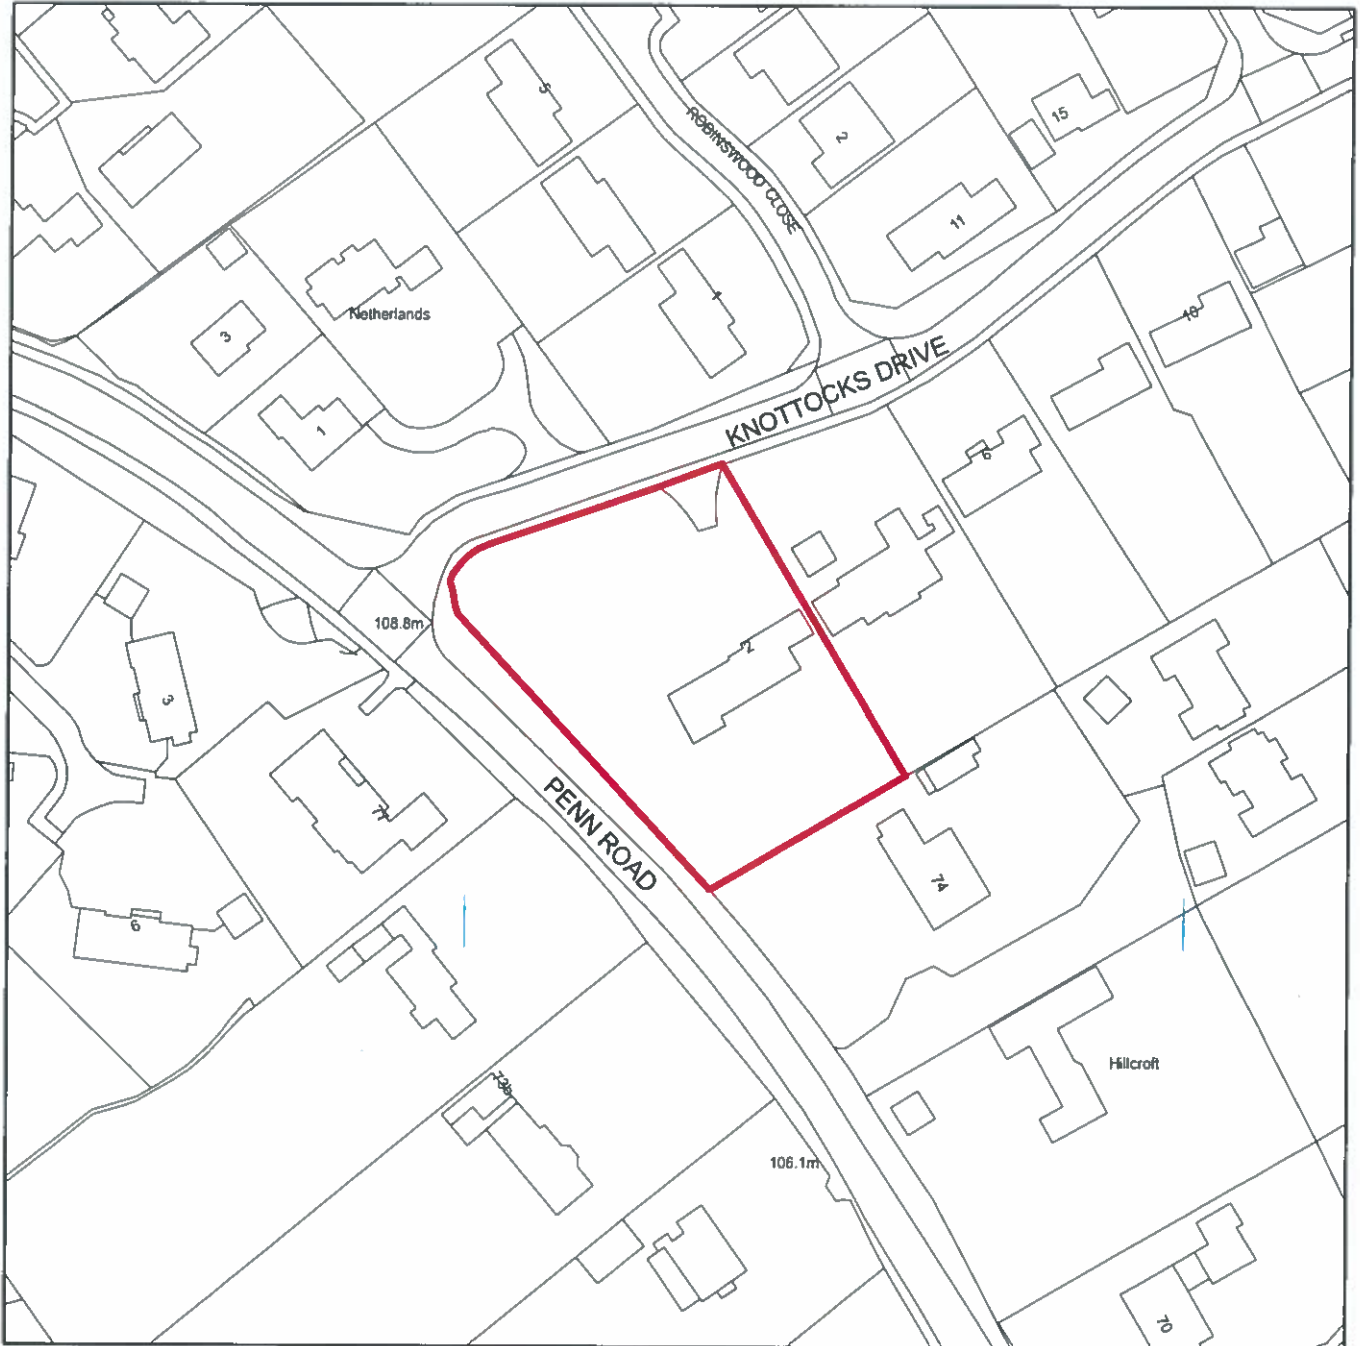

CH/2017/1039/FA & CH/2017/1044/HB

CHILTERN
District Council

Stampwell Farm, Oxford Road, Gerrards Cross
Buckinghamshire HP9 2XD

Scale: 1:4,000

This map is reproduced from the Ordnance Survey map with the permission of the Controller of Her Majesty's Stationery Officer © Crown Copyright. Unauthorised reproduction infringes Crown Copyright and may lead to prosecution and civil proceedings.

Organisation	Chiltern District Council
Department	Planning & Environment
Comments	
Date	
SLA Number	100033578.2016

CH/2018/0480/FA

Newbury House, 2 Knottocks Drive, Knotty Green
Buckinghamshire HP9 2AH

Scale: 1:1,250

This map is reproduced from the Ordnance Survey map with the permission of the Controller of Her Majesty's Stationery Officer © Crown Copyright. Unauthorised reproduction infringes Crown Copyright and may lead to prosecution and civil proceedings.

Scale: 1:1,250

This map is reproduced from the Ordnance Survey map with the permission of the Controller of Her Majesty's Stationery Officer © Crown Copyright. Unauthorised reproduction infringes Crown Copyright and may lead to prosecution and civil proceedings.