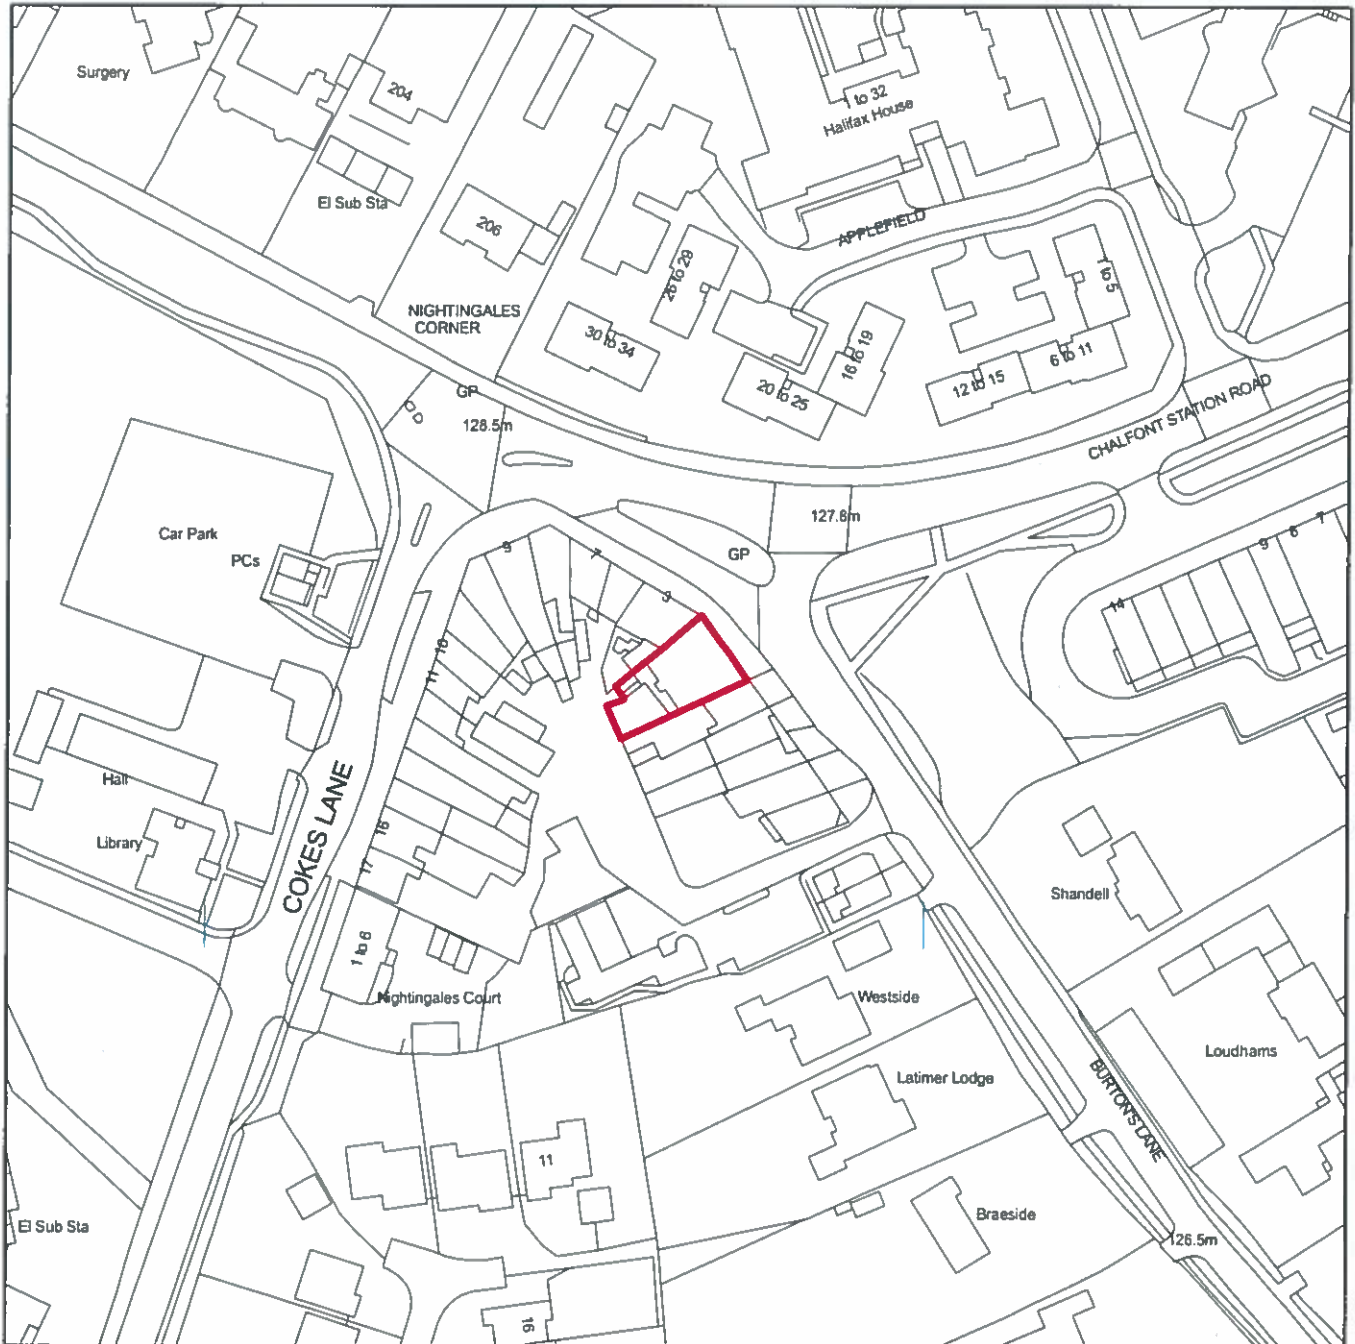

CH/2017/1039/FA & CH/2017/1044/HB

CHILTERN
District Council

Stampwell Farm, Oxford Road, Gerrards Cross
Buckinghamshire HP9 2XD

Scale: 1:4,000

This map is reproduced from the Ordnance Survey map with the permission of the Controller of Her Majesty's Stationery Officer © Crown Copyright. Unauthorised reproduction infringes Crown Copyright and may lead to prosecution and civil proceedings.

This map is reproduced from the Ordnance Survey map with the permission of the Controller of Her Majesty's Stationery Officer © Crown Copyright. Unauthorised reproduction infringes Crown Copyright and may lead to prosecution and civil proceedings.

CHILTERN
District Council

Scale: 1:1,250

This map is reproduced from the Ordnance Survey map with the permission of the Controller of Her Majesty's Stationery Officer © Crown Copyright. Unauthorised reproduction infringes Crown Copyright and may lead to prosecution and civil proceedings.

Scale: 1:1,250

This map is reproduced from the Ordnance Survey map with the permission of the Controller of Her Majesty's Stationery Officer © Crown Copyright. Unauthorised reproduction infringes Crown Copyright and may lead to prosecution and civil proceedings.